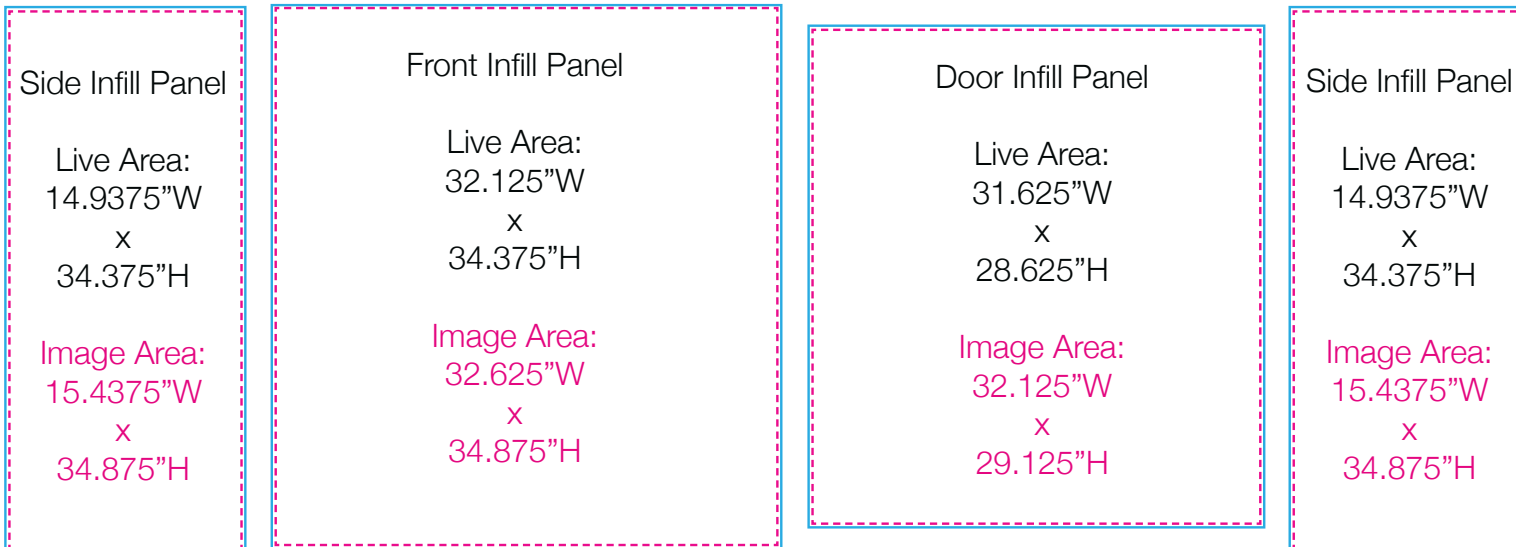

Live Area:
21.875"W
x
84"H

Image Area:
21.875"W
x
86.5"H

Live Area:
57.5"W
x
84"H

Image Area:
57.5"W
x
86.5"H

Live Area:
50"W
x
84"H

Image Area:
50"W
x
86.5"H

Live Area:
57.5"W
x
84"H

Image Area:
57.5"W
x
86.5"H

Live Area:
21.875"W
x
84"H

Image Area:
21.875"W
x
86.5"H

.25" of Image Area will be hidden by extrusion around the entire perimeter.